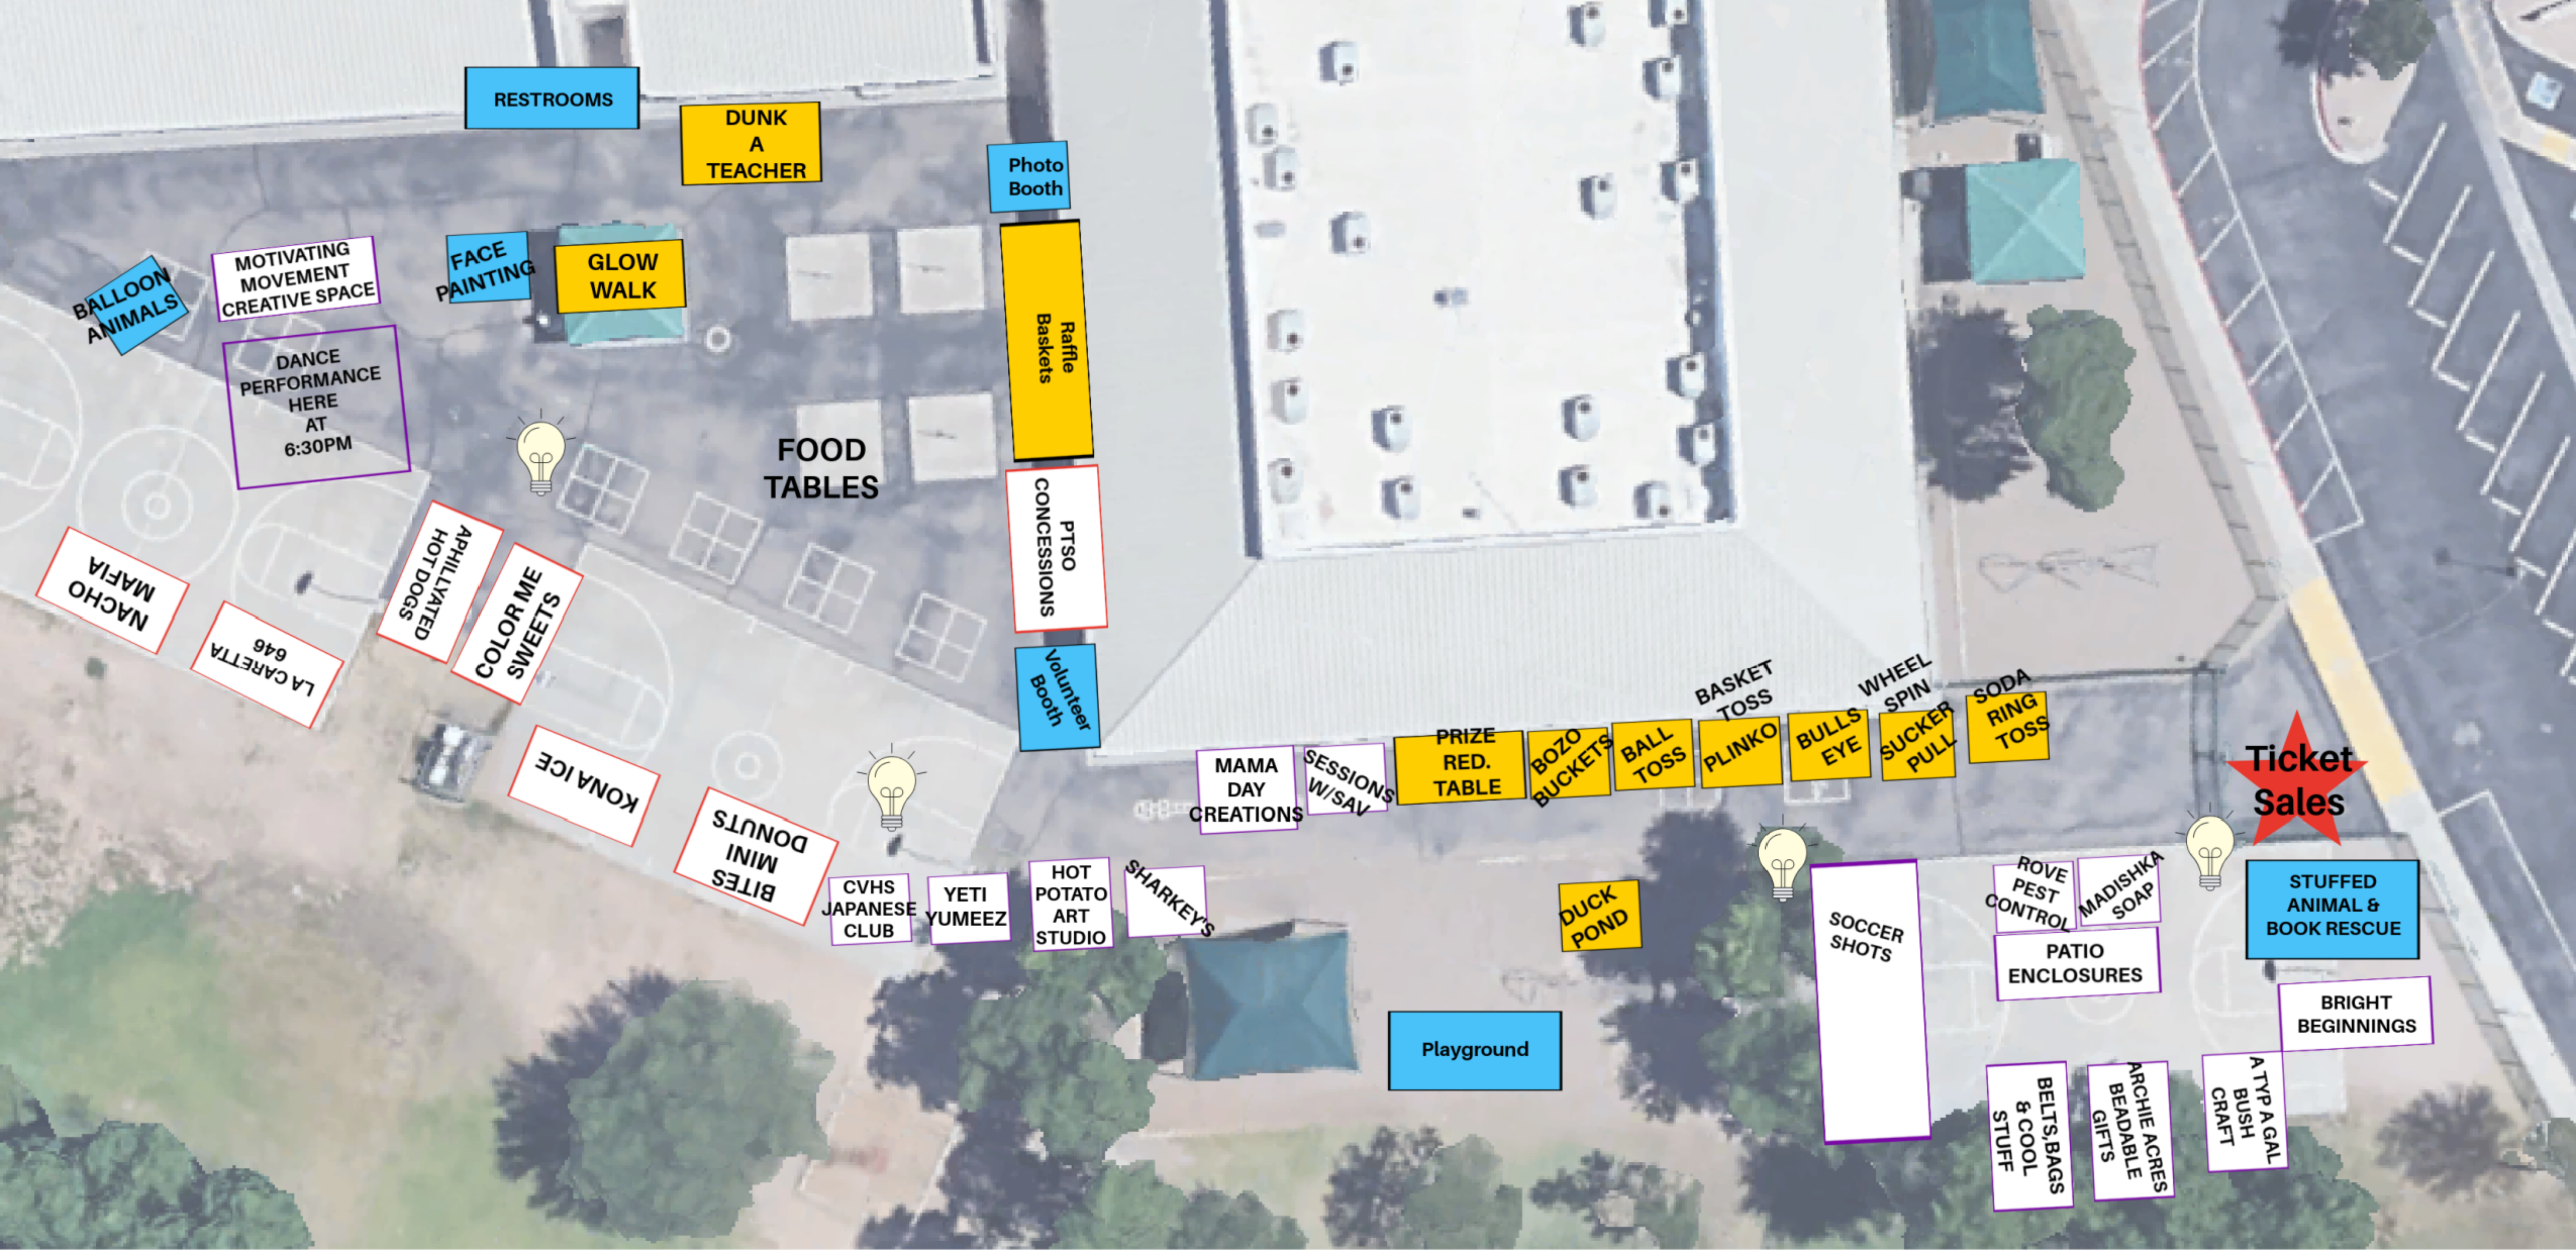

SPECTRUM ELEMENTARY CARNIVAL MAP MARCH 1ST, 2024 5PM-8PM

**MAP IS A PRELIMINARY ESTIMATE
SUBJECT TO CHANGE**